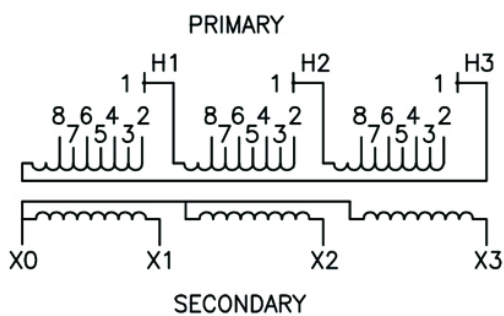

Wiring Diagram

Catalog Number: T48LH42-75

VOLTS	CONNECTIONS	LINE LEADS
504	1 TO 2	H1, H2, H3
492	1 TO 3	H1, H2, H3
480	1 TO 4	H1, H2, H3
468	1 TO 5	H1, H2, H3
456	1 TO 6	H1, H2, H3
444	1 TO 7	H1, H2, H3
432	1 TO 8	H1, H2, H3
480Y/277		X0, X1, X2, X3

Diagram 20