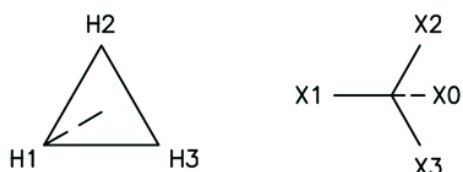

Wiring Diagram

Catalog Number: T48LH42-75

VOLTS	CONNECTIONS	LINE LEADS
504	1 TO 2	H1, H2, H3
492	1 TO 3	H1, H2, H3
480	1 TO 4	H1, H2, H3
468	1 TO 5	H1, H2, H3
456	1 TO 6	H1, H2, H3
444	1 TO 7	H1, H2, H3
432	1 TO 8	H1, H2, H3
480Y/277		X0, X1, X2, X3

Diagram 20